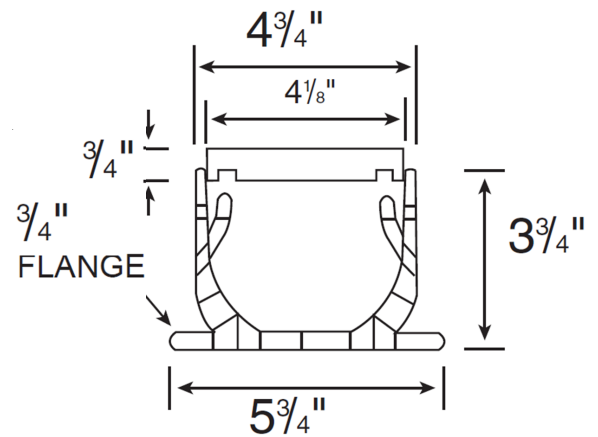

Spee-D Channel

Part #: 400 (4 Ft.) , 400-10 (10 Ft.)
 Material: PVC
 Color: #400(Gray), and #400-10(Gray)
 Fits: 2" Sch. 40 pipe, 3" and 4" sewer and drain pipe with
 proper fittings.
 UV Inhibitors.

Supplied By: