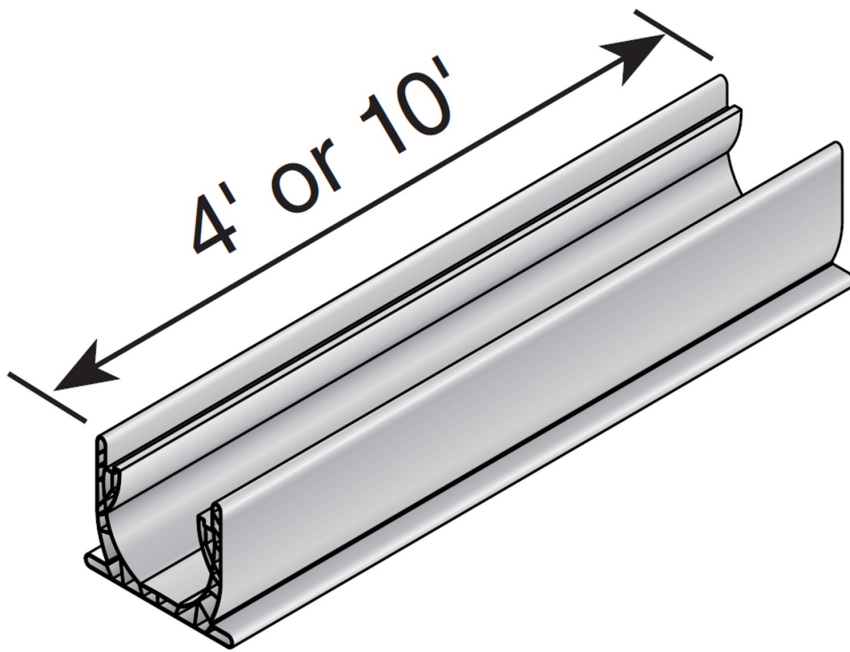

Spee-D Channel

Part #: 400 (4 Ft.) , 400-10 (10 Ft.)
 Material: PVC
 Color: #400(Gray), and #400-10(Gray)
 Fits: 2" Sch. 40 pipe, 3" and 4" sewer and drain pipe with
 proper fittings.
 UV Inhibitors.

Supplied By: